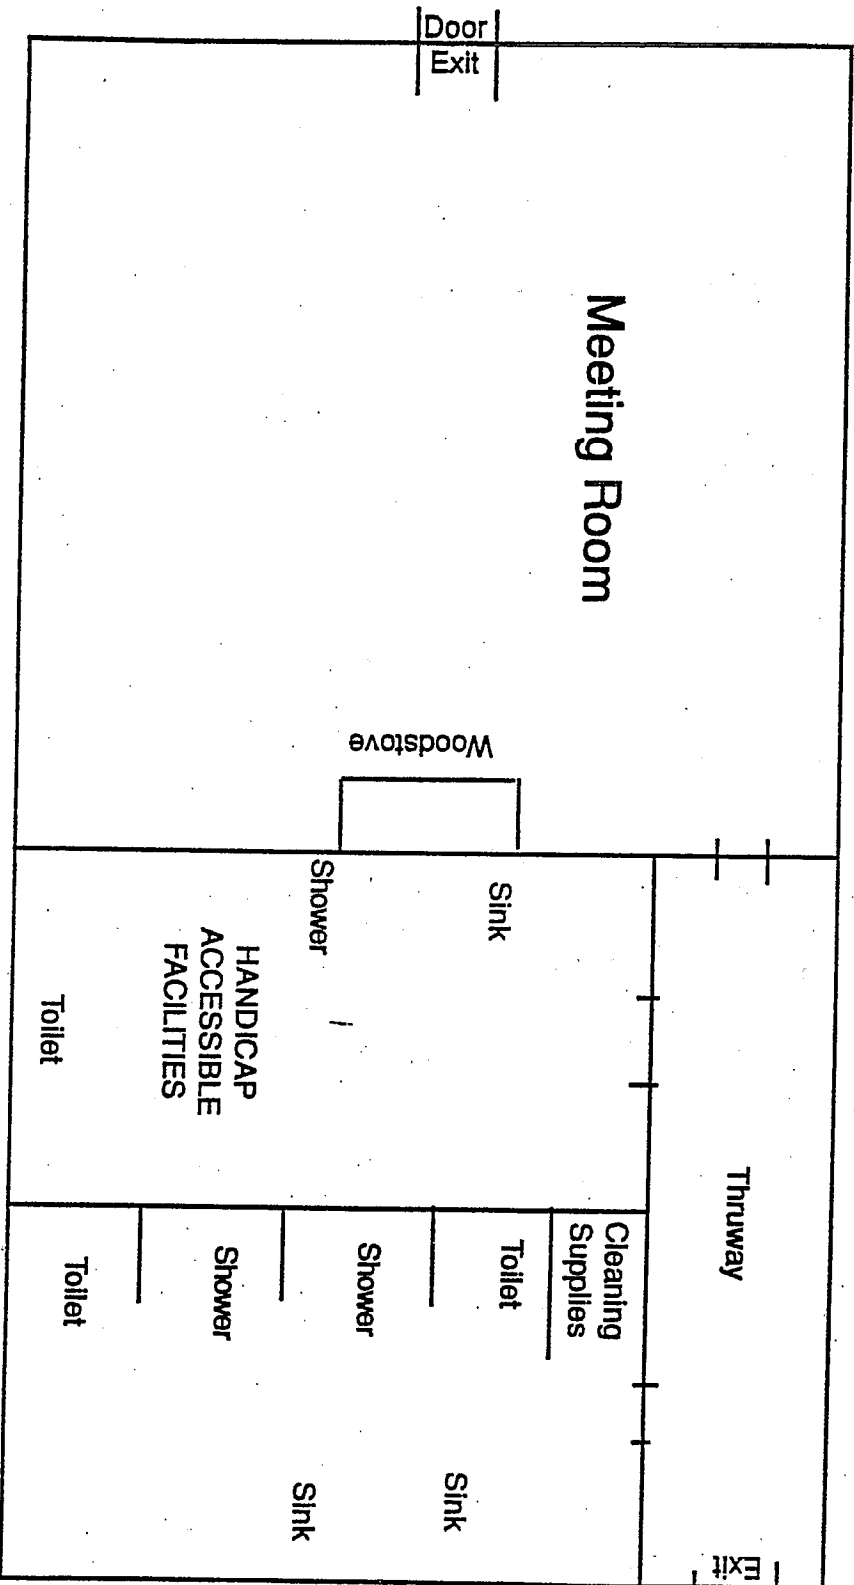

HEMLOCK AND WHITE PINE LODGES

Each of the eight bedrooms sleeps three (one bunk and one single bed per room).

WESLEY FOREST

PENNS CREEK LODGE AND ANNEX

← First Floor
Second Floor →

← First Floor
Second Floor →

Each of the seven bedrooms sleeps six (three bunkbeds).

MEETING ROOM AND ADDITIONAL BATHROOM

Covered Walkway to Penns Creek Lodge

WESLEY FOREST

LICK RUN CABIN

WEIKERT RUN CABIN

WESLEY FOREST