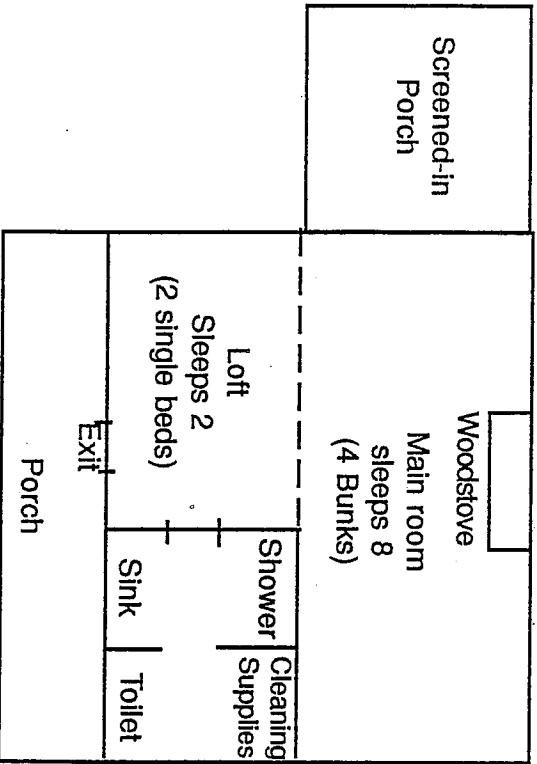

HEMLOCK AND WHITE PINE LODGES

Each of the eight bedrooms sleeps three (one bunk and one single bed per room).

WESLEY FOREST

PENNS CREEK LODGE AND ANNEX

← First Floor
Second Floor →

← First Floor
Second Floor →

Each of the seven bedrooms sleeps six (three bunkbeds).

MEETING ROOM AND ADDITIONAL BATHROOM

Covered Walkway to Penns Creek Lodge

WESLEY FOREST

LICK RUN CABIN

WEIKERT RUN CABIN

WESLEY FOREST