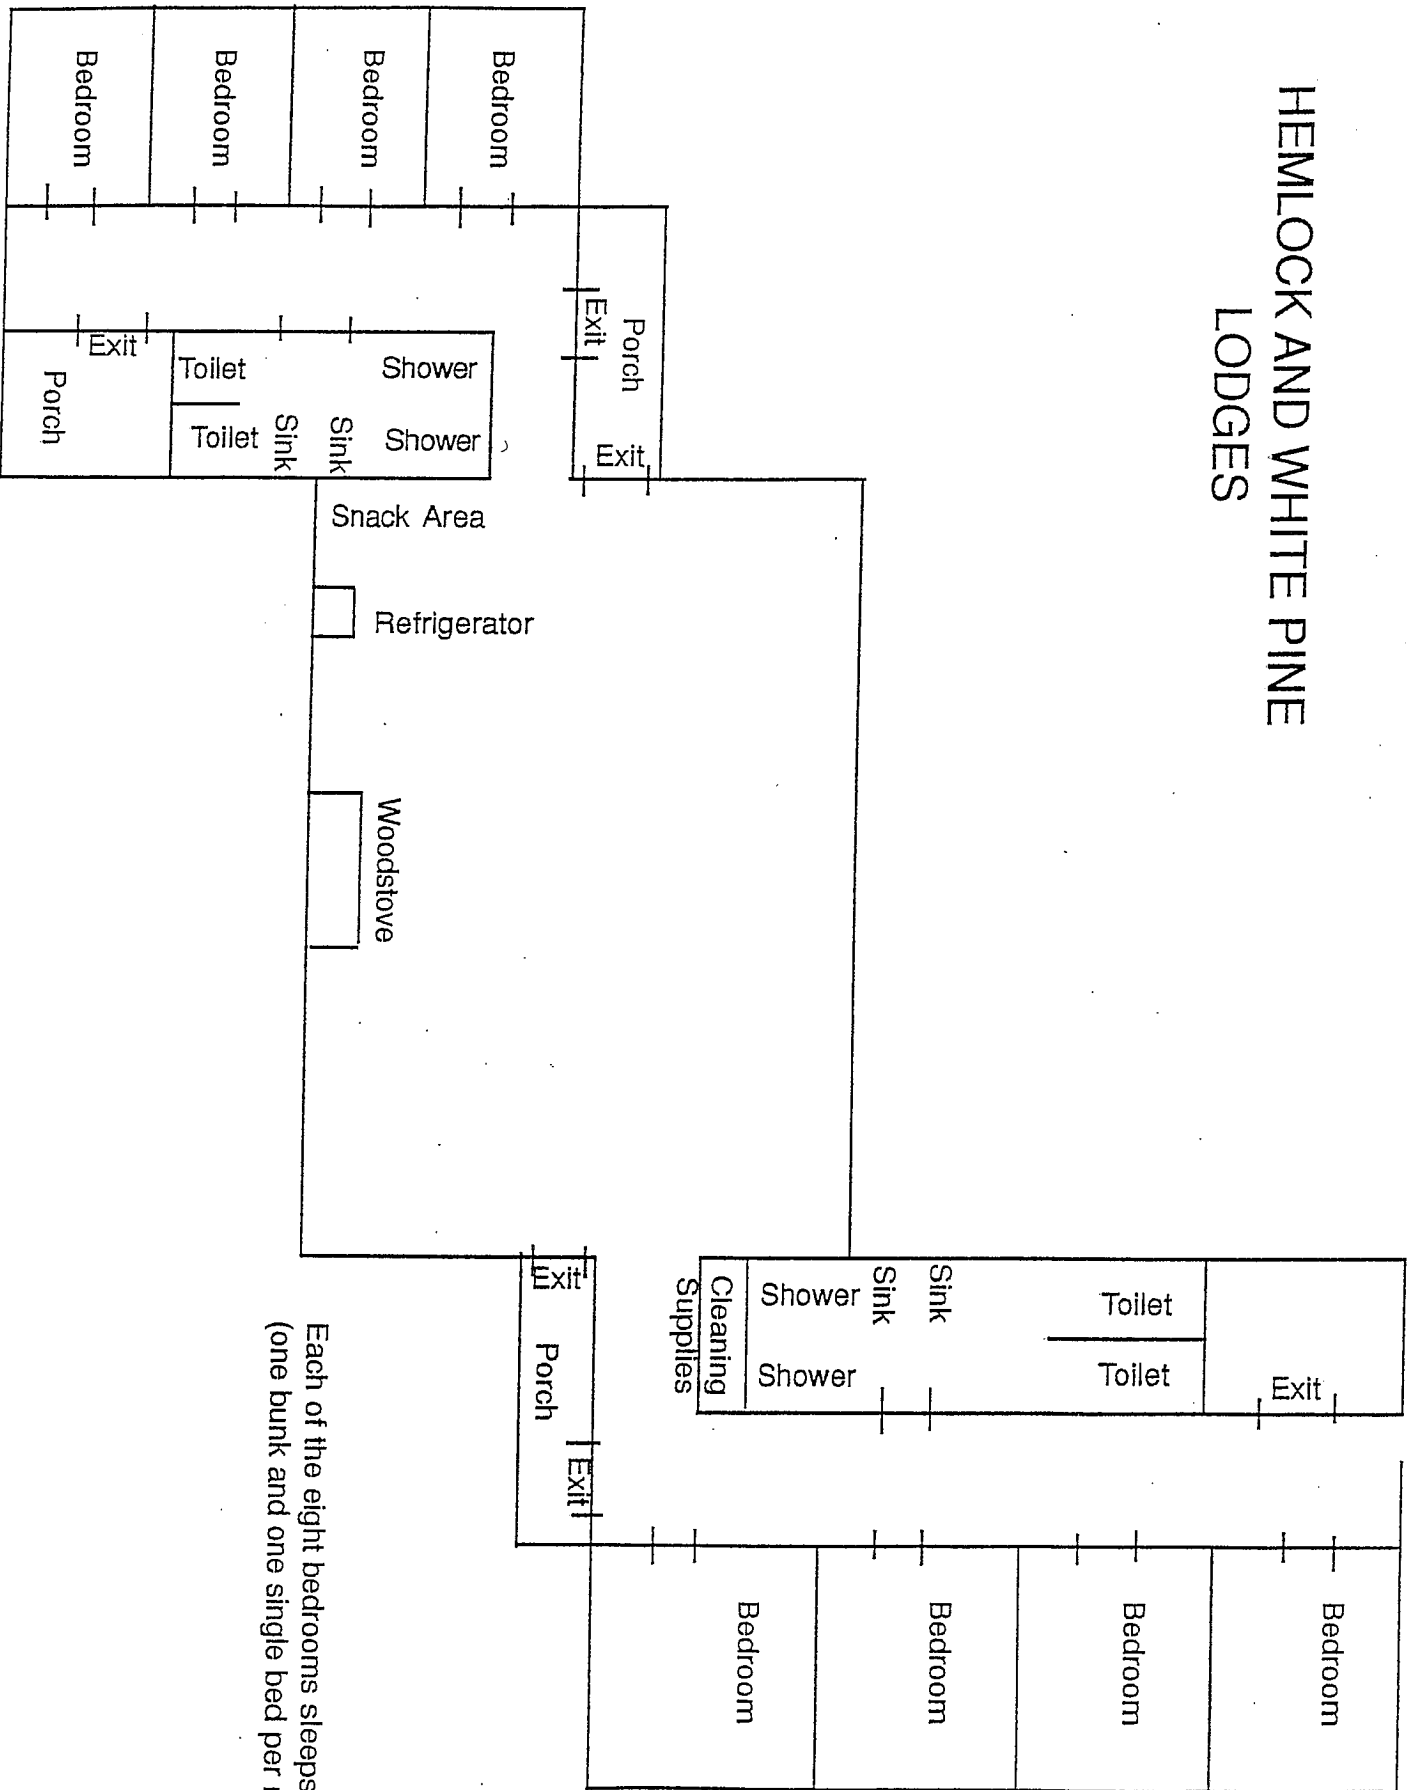

HEMLOCK AND WHITE PINE LODGES

Each of the eight bedrooms sleeps three (one bunk and one single bed per room).

WESLEY FOREST

PENNS CREEK LODGE AND ANNEX

← First Floor
Second Floor →

← First Floor
Second Floor →

Each of the seven bedrooms sleeps six (three bunkbeds).

MEETING ROOM AND ADDITIONAL BATHROOM

Covered Walkway to Penns Creek Lodge

WESLEY FOREST

LICK RUN CABIN

WEIKERT RUN CABIN

WESLEY FOREST