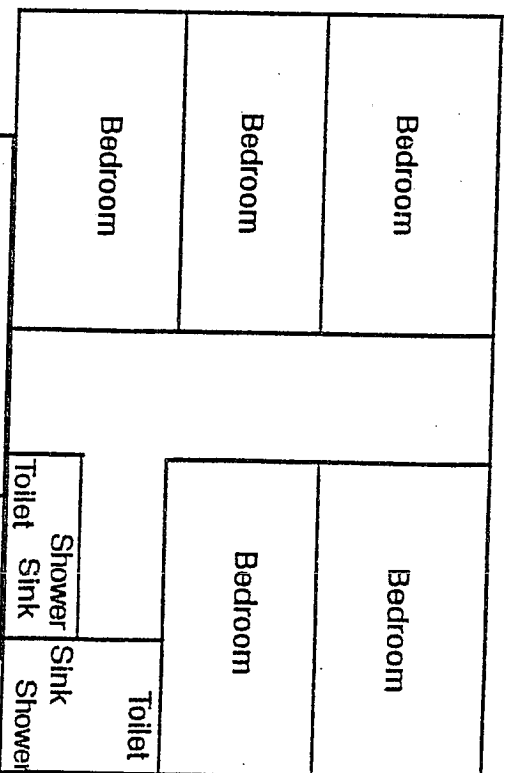

HEMLOCK AND WHITE PINE LODGES

Each of the eight bedrooms sleeps three (one bunk and one single bed per room).

WESLEY FOREST

PENNS CREEK LODGE AND ANNEX

← First Floor
Second Floor →

← First Floor
Second Floor →

Each of the seven bedrooms sleeps six (three bunkbeds).

MEETING ROOM AND ADDITIONAL BATHROOM

Covered Walkway to Penns Creek Lodge

WESLEY FOREST

LICK RUN CABIN

WEIKERT RUN CABIN

WESLEY FOREST