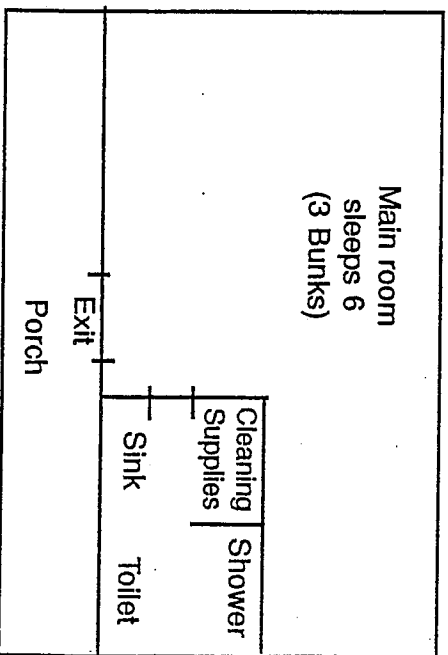

HEMLOCK AND WHITE PINE LODGES

Each of the eight bedrooms sleeps three (one bunk and one single bed per room).

WESLEY FOREST

PENNS CREEK LODGE AND ANNEX

← First Floor
Second Floor →

← First Floor
Second Floor →

Each of the seven bedrooms sleeps six (three bunkbeds).

MEETING ROOM AND ADDITIONAL BATHROOM

Covered Walkway to Penns Creek Lodge

WESLEY FOREST

LICK RUN CABIN

WEIKERT RUN CABIN

WESLEY FOREST